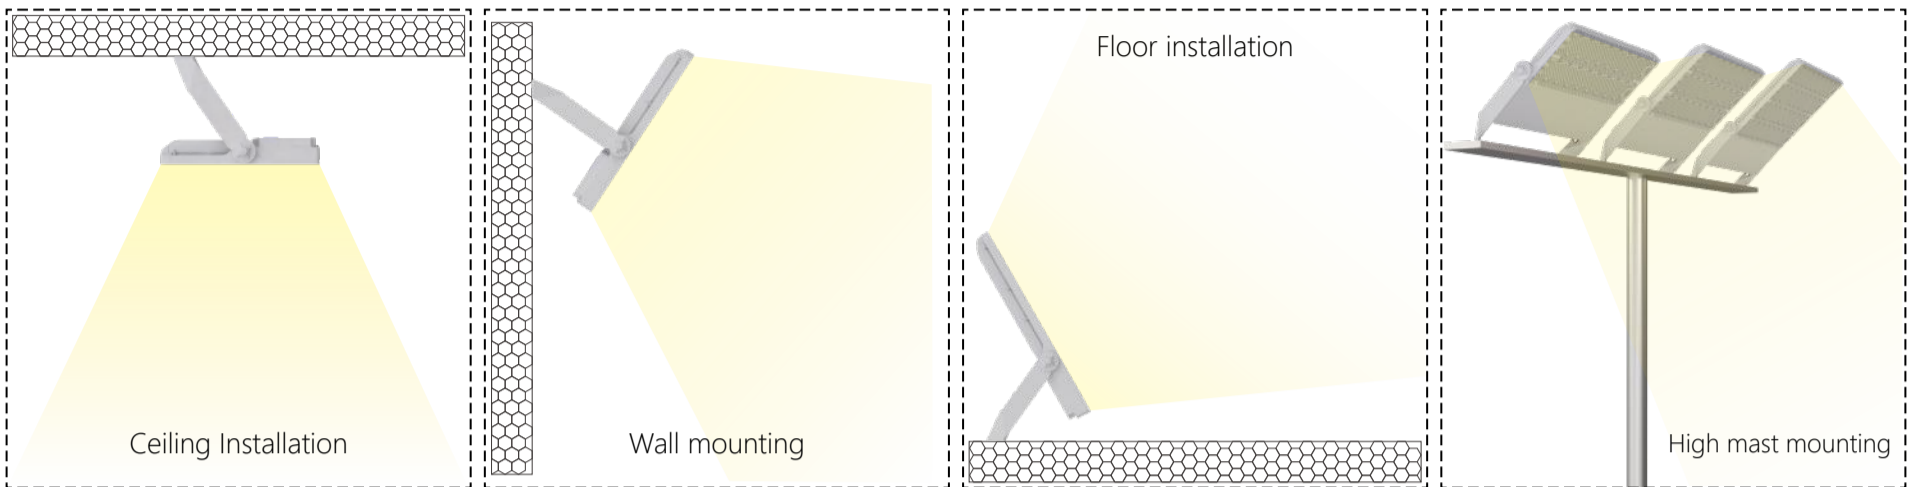

Installation method: