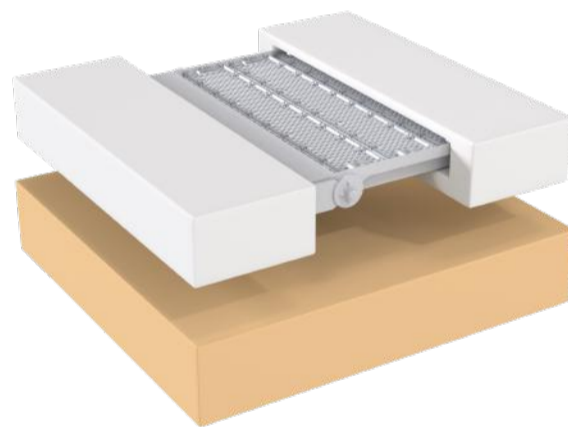

Mounting accessories:

accessories	image	material	dimensions	weight	accessoryuse
Optional	A06	Aluminium	Φ30x120mm	200g	Lamp angle positioning
Standard	A07	SUS304	Φ5x1000mm	0.6kg	Increase the safety performance

Product Packaging :

Model	Qty	N.W.(kg)	G.W.(kg)	Meas(mm)
XJ-FLD400W XJ-FLD480W	1PC/ctn	9.4	10.6	610x500x80
XJ-FLD600W XJ-FLD720W	1PC/ctn	10.8	12.3	610x590x80
XJ-FLD800W XJ-FLD960W	1PC/ctn	12.2	14.2	690x610x80