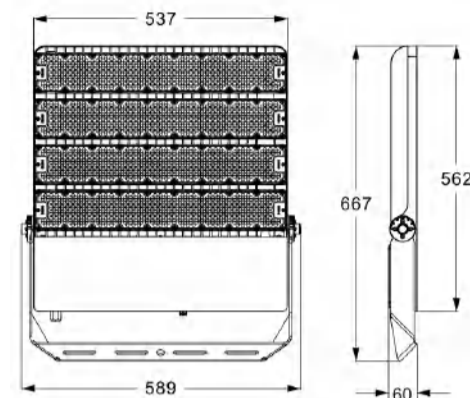

FLD SERIES LED FLOOD LIGHT

www.seekingled.com

170lm/w 480W/720W/960W 15°/30°/60°/90°/P50

FLD series flood light provides a solution for recreational sports and area lighting, Provides a variety of different angles of light distribution design to meet the lighting needs of different occasions. High power design, simplified lighting design for large venues, Protection level up to IK08 and IP66. Constant Current Power Driver, L80B20 can reach more than 100,000 hours.

XJ-FLD400W
XJ-FLD480W

XJ-FLD600W
XJ-FLD720W

XJ-FLD800W
XJ-FLD960W

Parameter

Model NO.	Power (W)	Luminous flux 170lm/w
XJ-FLD400W	400W	68000
XJ-FLD480W	480W	81600
XJ-FLD600W	600W	102000
XJ-FLD720W	720W	122400
XJ-FLD800W	800W	136000
XJ-FLD960W	960W	163200

AC Input :	100-277V 50/60Hz
Brand of LED Driver :	SOSEN/MEAN WELL
Light Source :	2835
CRI Range :	Ra>80
CCT Range :	NW(4000K) CW(5700K)
Light Efficiency :	170+5% Lm/W
Beam Angle :	15°/30°/ 60°/90°/ P50
Housing :	Aluminum Alloy
Surge Protection :	10kV
Waterproof :	IP66 & IK08
L80B20@25°C:	>100000H
PF:	≥0.95
THD:	<15%
Power Efficiency:	≥0.9
Certifications:	CE, CB
Warranty :	5 Years
Light body color:	White Aluminum(RAL 9006)

Product Packaging :

Model	Qty	N.W.(kg)	G.W.(kg)	Meas(mm)
XJ-FLD400W XJ-FLD480W	1PC/ctn	9.4	10.6	610x500x80
XJ-FLD600W XJ-FLD720W	1PC/ctn	10.8	12.3	610x590x80
XJ-FLD800W XJ-FLD960W	1PC/ctn	12.2	14.2	690x610x80