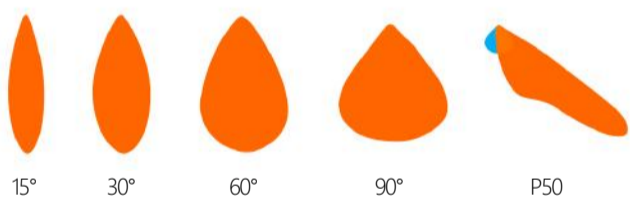

FLD SERIES LED FLOOD LIGHT

www.seekingled.com

170lm/w 480W/720W/960W 15°/30°/60°/90°/P50

FLD series flood light provides a solution for recreational sports and area lighting, Provides a variety of different angles of light distribution design to meet the lighting needs of different occasions. High power design, simplified lighting design for large venues, Protection level up to IK08 and IP66. Constant Current Power Driver, L80B20 can reach more than 100,000 hours.

XJ-FLD400W
XJ-FLD480W

XJ-FLD600W
XJ-FLD720W

XJ-FLD800W
XJ-FLD960W

Parameter

Model NO.	Power (W)	Luminous flux 170lm/w
XJ-FLD400W	400W	68000
XJ-FLD480W	480W	81600
XJ-FLD600W	600W	102000
XJ-FLD720W	720W	122400
XJ-FLD800W	800W	136000
XJ-FLD960W	960W	163200

AC Input :	100-277V 50/60Hz
Brand of LED Driver :	SOSEN/MEAN WELL
Light Source :	2835
CRI Range :	Ra>80
CCT Range :	NW(4000K) CW(5700K)
Light Efficiency :	170+5% Lm/W
Beam Angle :	15°/30°/ 60°/90°/ P50
Housing :	Aluminum Alloy
Surge Protection :	10kV
Waterproof :	IP66 & IK08
L80B20@25°C:	>100000H
PF:	≥0.95
THD:	<15%
Power Efficiency:	≥0.9
Certifications:	CE, CB
Warranty :	5 Years
Light body color:	White Aluminum(RAL 9006)

XJ - FLD 960W

- Power Code: 400W/480W/600W
720W/800W/960W
- product series
- Seeking LED-Lighting

Dimmable

★ Above lumens based on 4000K Ra:80

Mounting accessories:

A06

A07

accessories	image	material	dimensions	weight	accessoryuse
Optional	A06	Aluminium	Φ30x120mm	200g	Lamp angle positioning
Standard	A07	SUS304	Φ5x1000mm	0.6kg	Increase the safety performance