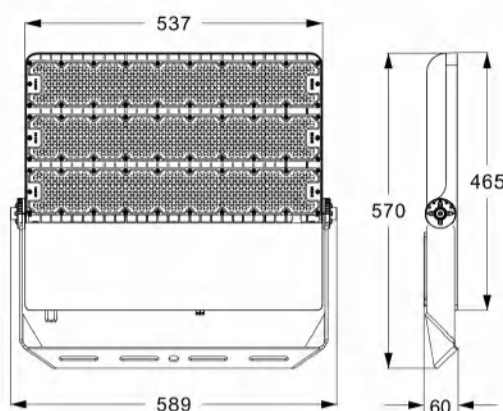

XJ-FLD600W
XJ-FLD720W