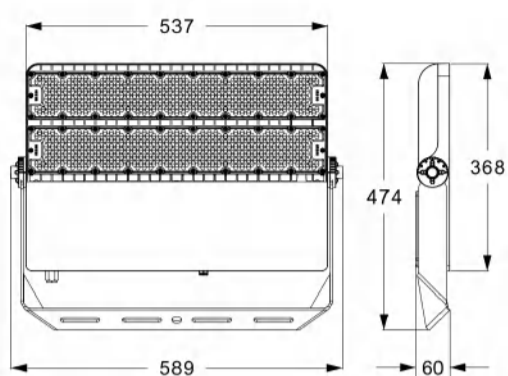

FLD SERIES LED FLOOD LIGHT

www.seekingled.com

170lm/w 480W/720W/960W 15°/30°/60°/90°/P50

FLD series flood light provides a solution for recreational sports and area lighting, Provides a variety of different angles of light distribution design to meet the lighting needs of different occasions. High power design, simplified lighting design for large venues, Protection level up to IK08 and IP66. Constant Current Power Driver, L80B20 can reach more than 100,000 hours.

AC Input :	100-277V 50/60Hz
Brand of LED Driver :	SOSEN/MEAN WELL
Light Source :	2835
CRI Range :	Ra>80
CCT Range :	NW(4000K) CW(5700K)
Light Efficiency :	170+5% Lm/W
Beam Angle :	15°/30°/ 60°/90°/ P50
Housing :	Aluminum Alloy
Surge Protection :	10kV
Waterproof :	IP66 & IK08
L80B20@25°C:	>100000H
PF:	≥0.95
THD:	<15%
Power Efficiency:	≥0.9
Certifications:	CE, CB
Warranty :	5 Years
Light body color:	White Aluminum(RAL 9006)

XJ - FLD 960W

- Power Code: 400W/480W/600W
720W/800W/960W
- product series
- Seeking LED-Lighting

Dimmable

★ Above lumens based on 4000K Ra:80

Mounting accessories:

A06

A07

accessories	image	material	dimensions	weight	accessoryuse
Optional	A06	Aluminium	Φ30x120mm	200g	Lamp angle positioning
Standard	A07	SUS304	Φ5x1000mm	0.6kg	Increase the safety performance

Product Packaging :

Model	Qty	N.W.(kg)	G.W.(kg)	Meas(mm)
XJ-FLD400W XJ-FLD480W	1PC/ctn	9.4	10.6	610x500x80
XJ-FLD600W XJ-FLD720W	1PC/ctn	10.8	12.3	610x590x80
XJ-FLD800W XJ-FLD960W	1PC/ctn	12.2	14.2	690x610x80