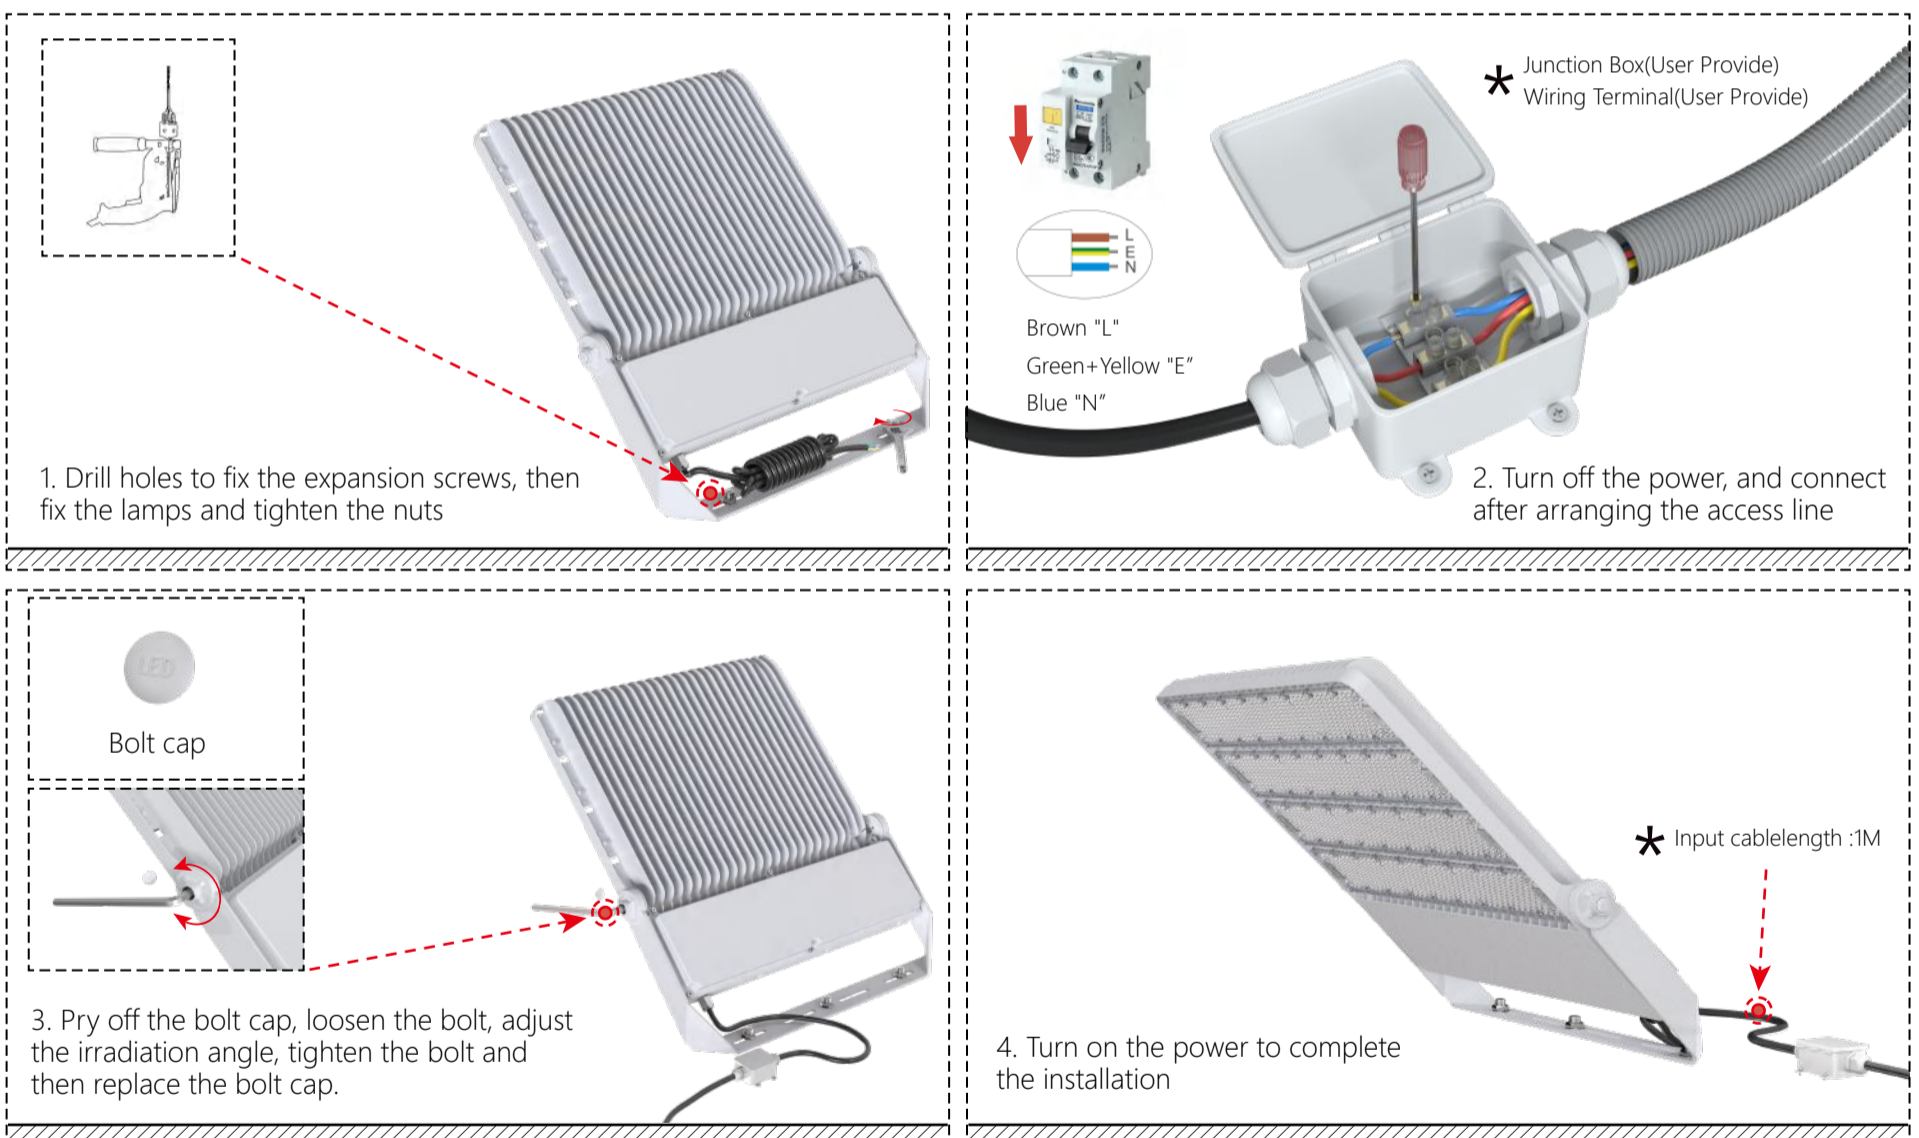

XJ - FLD 960W

- Power Code: 400W/480W/600W
720W/800W/960W
- product series
- Seeking LED-Lighting

Dimmable

★ Above lumens based on 4000K Ra:80

Mounting accessories:

A06

A07

accessories	image	material	dimensions	weight	accessoryuse
Optional	A06	Aluminium	Φ30x120mm	200g	Lamp angle positioning
Standard	A07	SUS304	Φ5x1000mm	0.6kg	Increase the safety performance

Installation method:

Product Installation Instructions:

* Note : Please make sure the power off before operation, Installation must be performed by skilled electrician who are familiar with the requirements and proper installation methods of LED luminaire, in order to avoid damage or hazard;The external flexible cable or cord of this luminaire can not be replaced, if the cord is damaged, the luminaire must be destroyed,The light source contained in this luminaire shall only be replaced by a qualified person;